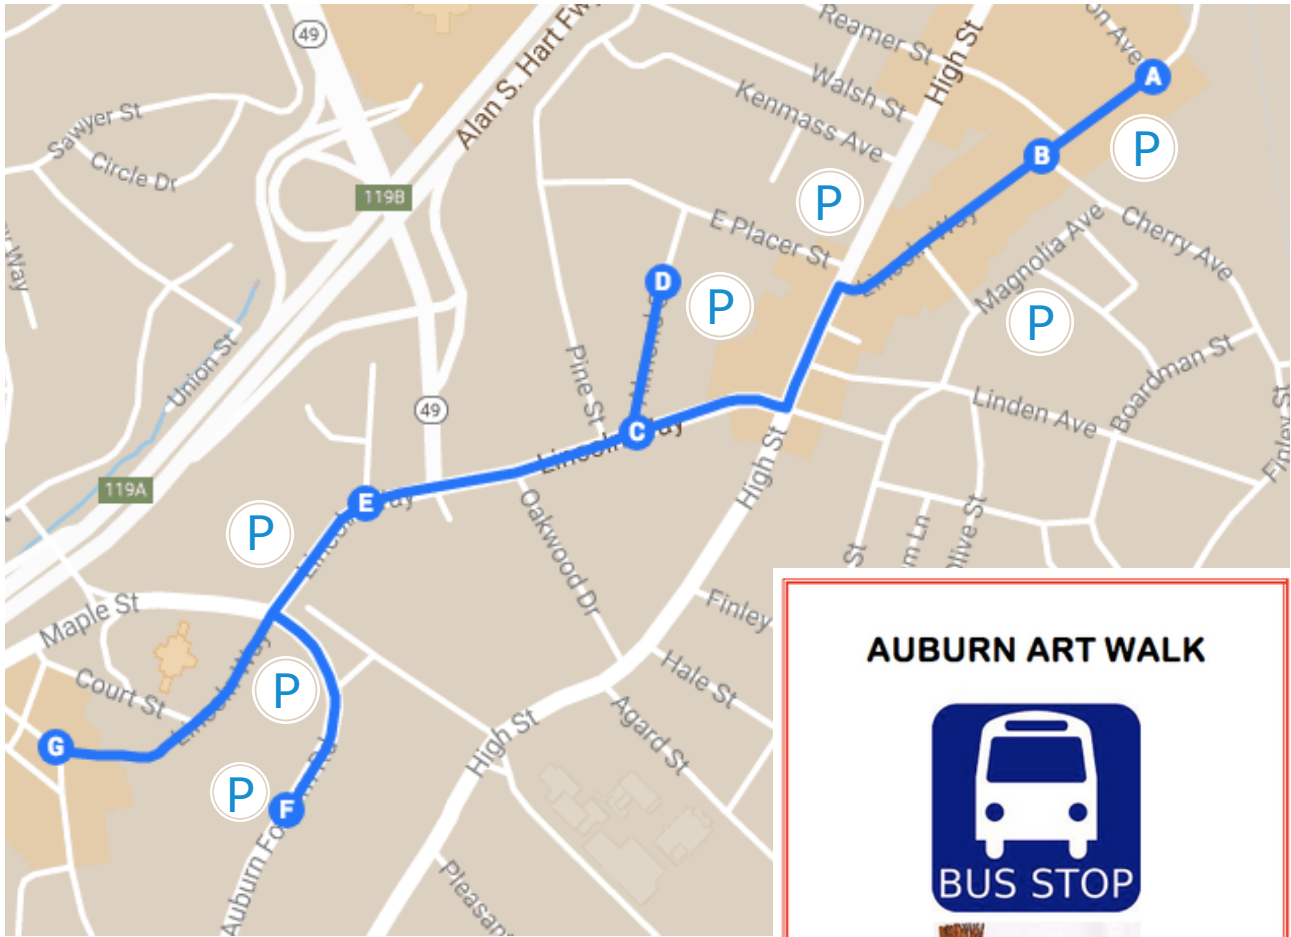

Auburn Art Walk: Bus Route & Parking

Bus Stops:

- A - Southside Art Center** / 669 Lincoln Way
- B - General Gomez Arts and Events Center**
808 Lincoln Way
- C - State Theater** / Lincoln Way at Harrison
- D - OLAS** / 175 Almond St
- E - City Hall** / Lincoln way and East st
- F - Jury Parking Lot**
- G - Old Post Office** / 1583 Lincoln Way

AUBURN ART WALK

**Bus comes every
15-25 minutes**

If you see the Art Walk labeled bus drive by, you can wave your hand to be picked up!